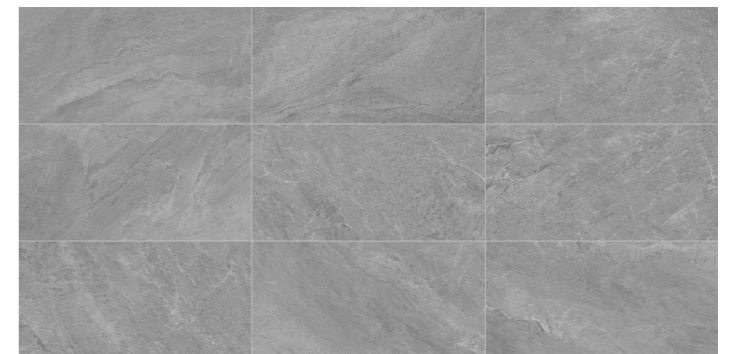

### Black

Matte  
ME-A6672M 60x60 cm.  
ME-A120672M 60x120 cm.

Rough  
ME-A6670R 60x60 cm.

Rough  
ME-A6673R 60x60 cm.

Rough  
ME-A6672R 60x60 cm.

60x60 cm.

60x120 cm.

**Light Grey**

**Light Grey**

**Grey**

**Grey**

**Black**

**Black**

60x60 cm.

60x120 cm.