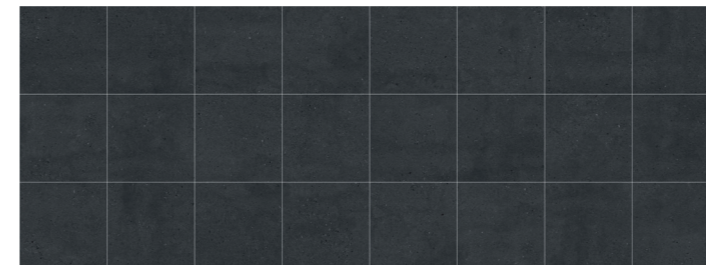

**White**

ME-YR6621AR 60x60 cm.  
Anti-Slip

ME-YR12621AM 60x120 cm.  
Natural

**Grey**

ME-YR6621BR 60x60 cm.  
Anti-Slip

ME-YR12621BM 60x120 cm.  
Natural

**Charcoal**

ME-YR6621CR 60x60 cm.  
Anti-Slip

ME-YR12621CM 60x120 cm.  
Natural

60x60 cm.

60x120 cm.

60x60 cm. - Natural is available

White

White

Grey

Grey

Charcoal

Charcoal

60x60 cm.

60x120 cm.